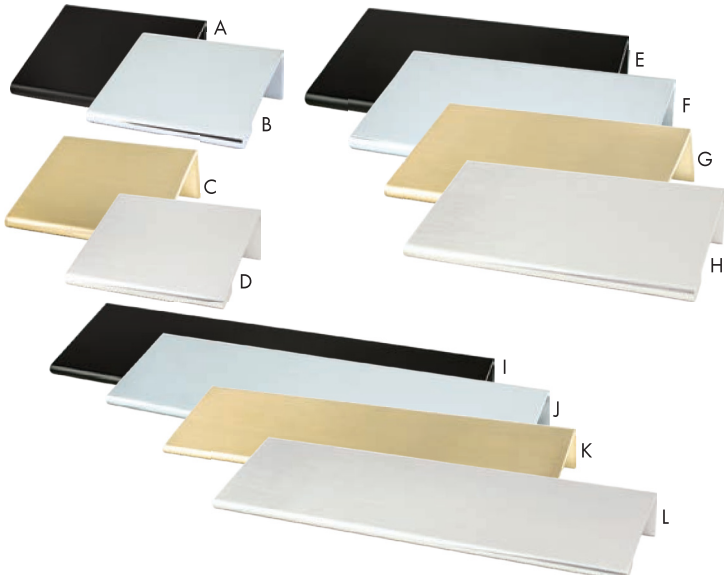

Edge Pulls → SCREWS INCLUDED

Material: Aluminum

	Item #	Size	Finish
A	PROEDGE25-MB	1"c/c, 1.78"OL	Matte Black
B	PROEDGE25-PC	1"c/c, 1.78"OL	Polished Chrome
C	PROEDGE25-SCP	1"c/c, 1.78"OL	Satin Champagne
D	PROEDGE25-SN	1"c/c, 1.78"OL	Satin Nickel
E	PROEDGE56-MB	2.2"c/c, 3"OL	Matte Black
F	PROEDGE56-PC	2.2"c/c, 3"OL	Polished Chrome
G	PROEDGE56-SCP	2.2"c/c, 3"OL	Satin Champagne
H	PROEDGE56-SN	2.2"c/c, 3"OL	Satin Nickel
I	PROEDGE112-MB	4.41"c/c, 6"OL	Matte Black
J	PROEDGE112-PC	4.41"c/c, 6"OL	Polished Chrome
K	PROEDGE112-SCP	4.41"c/c, 6"OL	Satin Champagne
L	PROEDGE112-SN	4.41"c/c, 6"OL	Satin Nickel