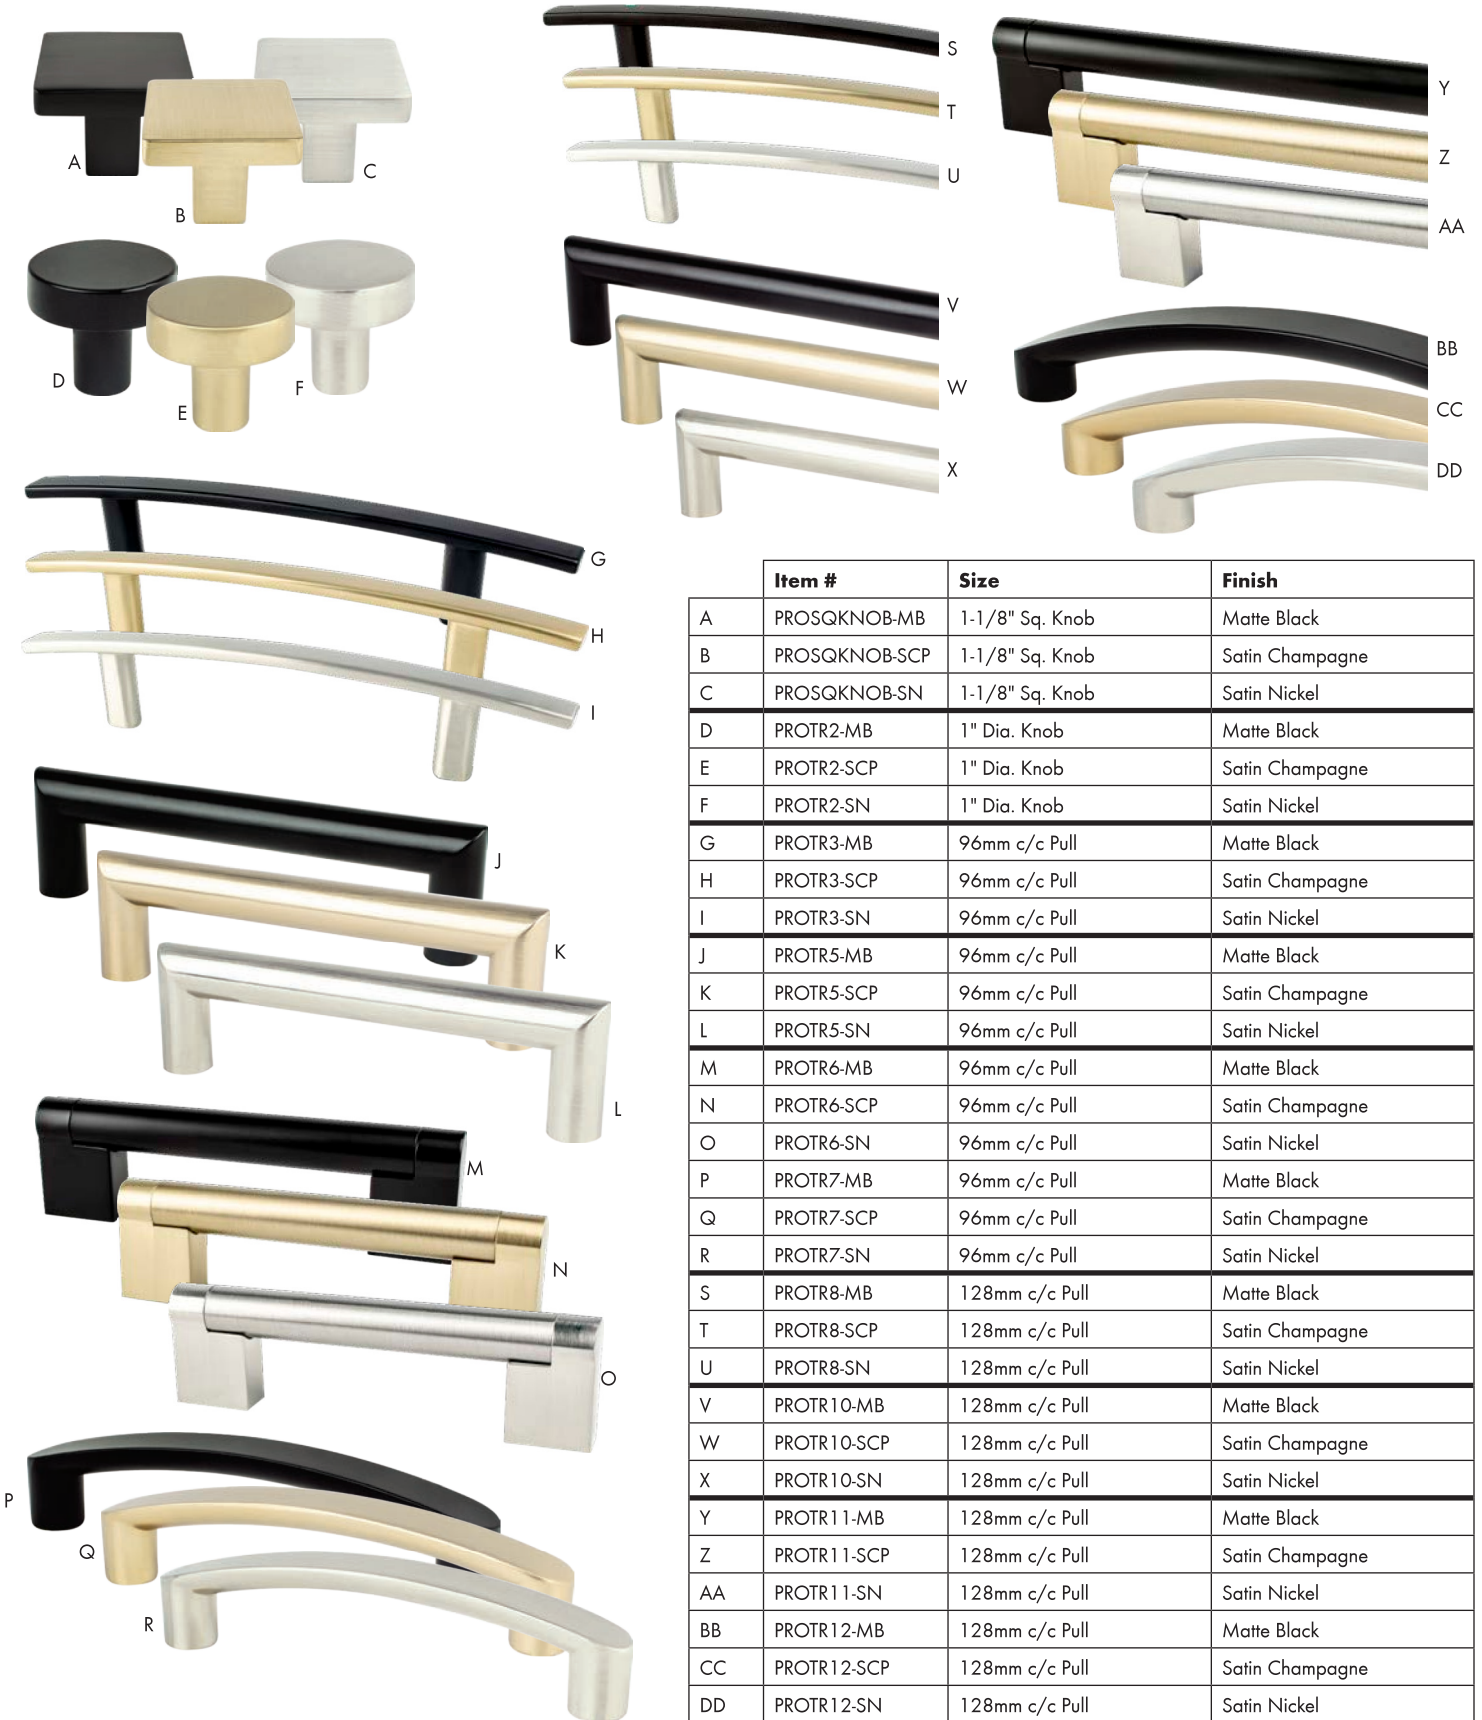

Transitions 2.0 Series

→ SCREWS INCLUDED

Material: Zinc.

	Item #	Size	Finish
A	PROSQKNOB-MB	1-1/8" Sq. Knob	Matte Black
B	PROSQKNOB-SCP	1-1/8" Sq. Knob	Satin Champagne
C	PROSQKNOB-SN	1-1/8" Sq. Knob	Satin Nickel
D	PROTR2-MB	1" Dia. Knob	Matte Black
E	PROTR2-SCP	1" Dia. Knob	Satin Champagne
F	PROTR2-SN	1" Dia. Knob	Satin Nickel
G	PROTR3-MB	96mm c/c Pull	Matte Black
H	PROTR3-SCP	96mm c/c Pull	Satin Champagne
I	PROTR3-SN	96mm c/c Pull	Satin Nickel
J	PROTR5-MB	96mm c/c Pull	Matte Black
K	PROTR5-SCP	96mm c/c Pull	Satin Champagne
L	PROTR5-SN	96mm c/c Pull	Satin Nickel
M	PROTR6-MB	96mm c/c Pull	Matte Black
N	PROTR6-SCP	96mm c/c Pull	Satin Champagne
O	PROTR6-SN	96mm c/c Pull	Satin Nickel
P	PROTR7-MB	96mm c/c Pull	Matte Black
Q	PROTR7-SCP	96mm c/c Pull	Satin Champagne
R	PROTR7-SN	96mm c/c Pull	Satin Nickel
S	PROTR8-MB	128mm c/c Pull	Matte Black
T	PROTR8-SCP	128mm c/c Pull	Satin Champagne
U	PROTR8-SN	128mm c/c Pull	Satin Nickel
V	PROTR10-MB	128mm c/c Pull	Matte Black
W	PROTR10-SCP	128mm c/c Pull	Satin Champagne
X	PROTR10-SN	128mm c/c Pull	Satin Nickel
Y	PROTR11-MB	128mm c/c Pull	Matte Black
Z	PROTR11-SCP	128mm c/c Pull	Satin Champagne
AA	PROTR11-SN	128mm c/c Pull	Satin Nickel
BB	PROTR12-MB	128mm c/c Pull	Matte Black
CC	PROTR12-SCP	128mm c/c Pull	Satin Champagne
DD	PROTR12-SN	128mm c/c Pull	Satin Nickel