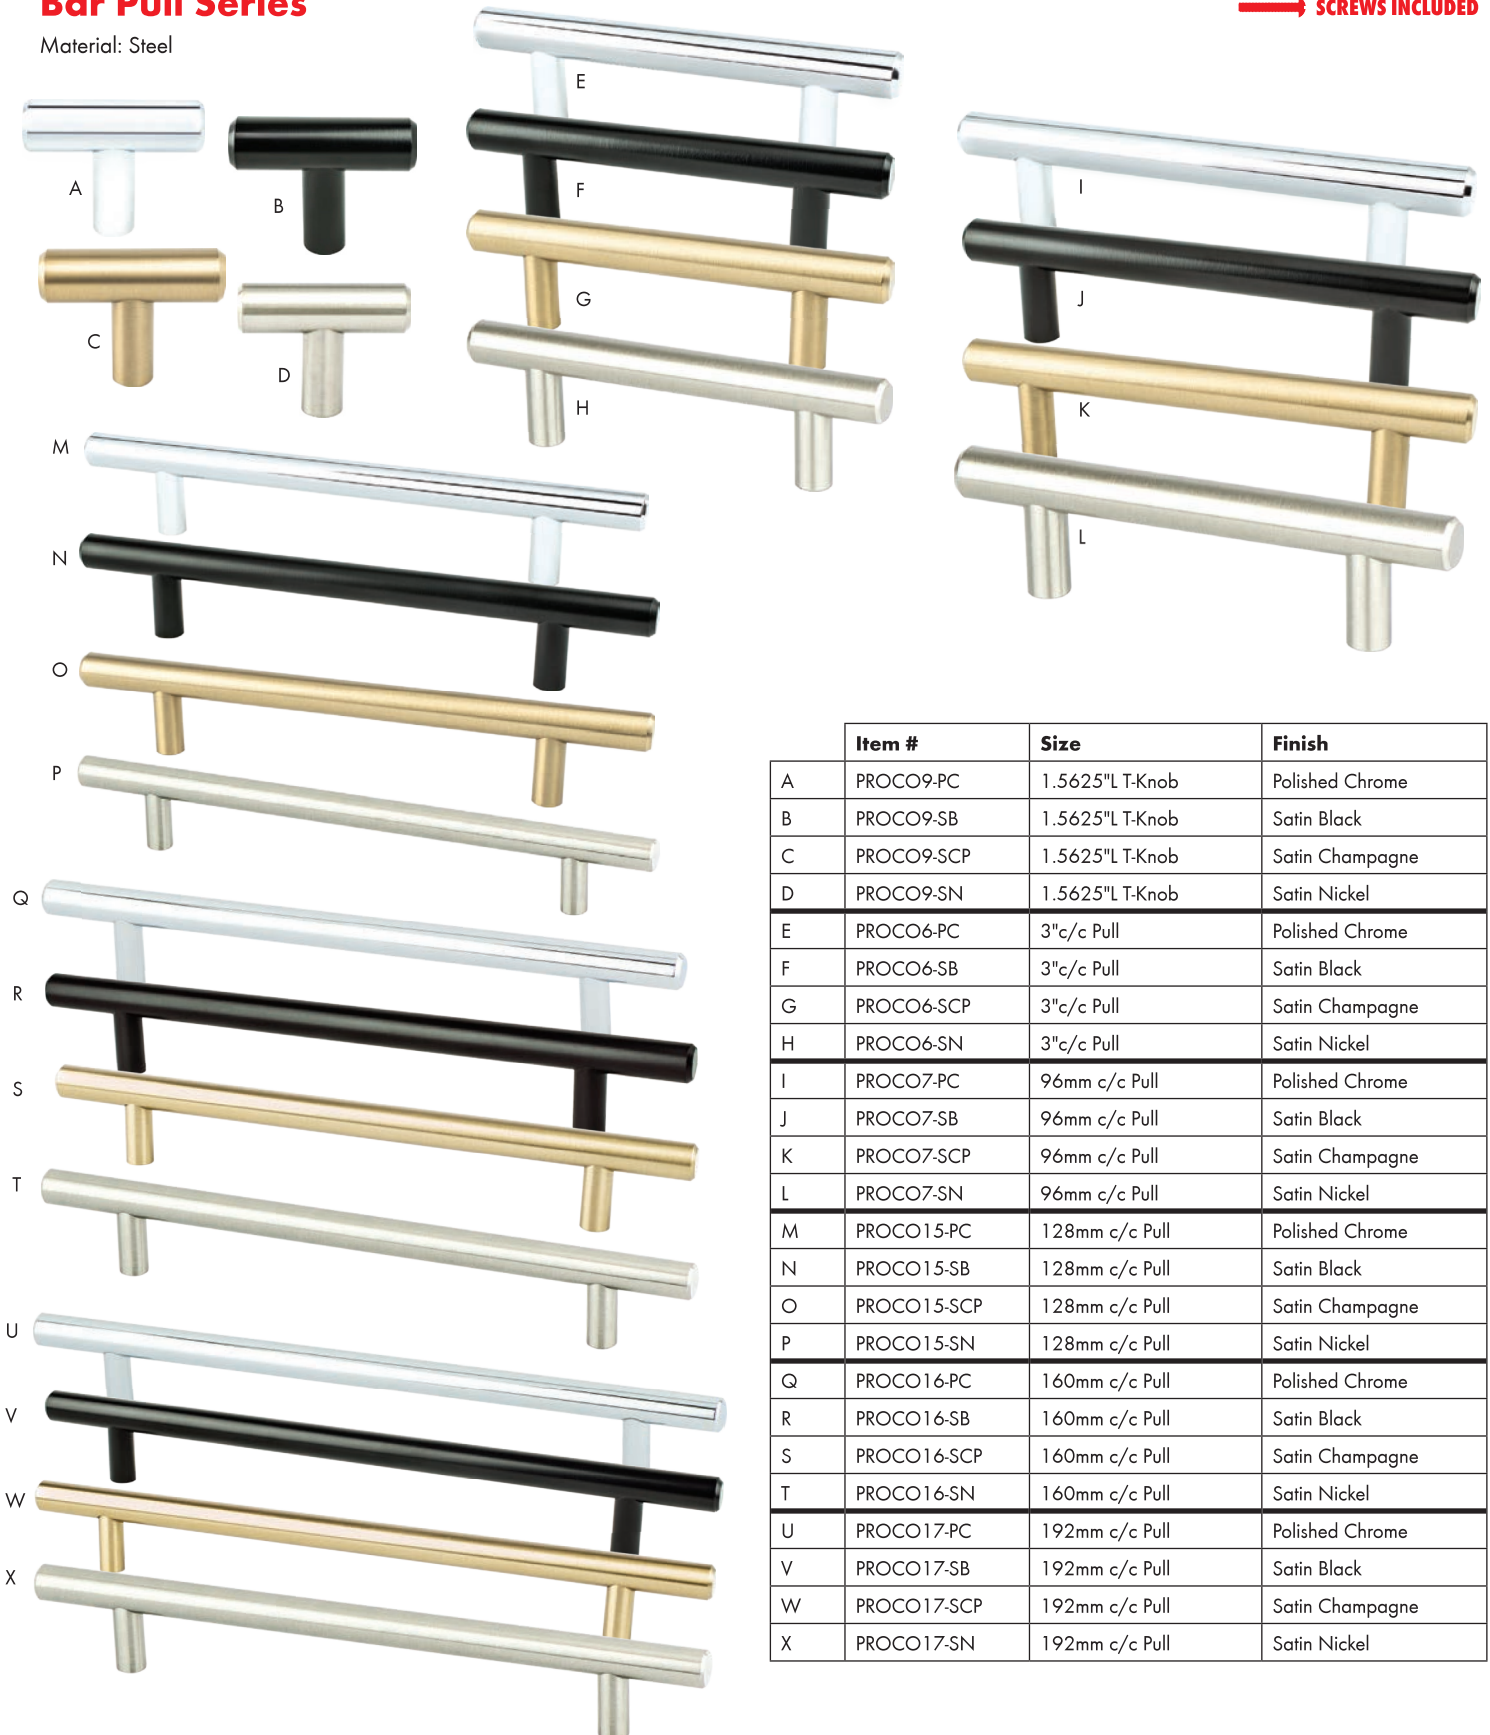

Edge Pulls → SCREWS INCLUDED

Material: Aluminum

	Item #	Size	Finish
A	PROEDGE25-MB	1"c/c, 1.78"OL	Matte Black
B	PROEDGE25-PC	1"c/c, 1.78"OL	Polished Chrome
C	PROEDGE25-SCP	1"c/c, 1.78"OL	Satin Champagne
D	PROEDGE25-SN	1"c/c, 1.78"OL	Satin Nickel
E	PROEDGE56-MB	2.2"c/c, 3"OL	Matte Black
F	PROEDGE56-PC	2.2"c/c, 3"OL	Polished Chrome
G	PROEDGE56-SCP	2.2"c/c, 3"OL	Satin Champagne
H	PROEDGE56-SN	2.2"c/c, 3"OL	Satin Nickel
I	PROEDGE112-MB	4.41"c/c, 6"OL	Matte Black
J	PROEDGE112-PC	4.41"c/c, 6"OL	Polished Chrome
K	PROEDGE112-SCP	4.41"c/c, 6"OL	Satin Champagne
L	PROEDGE112-SN	4.41"c/c, 6"OL	Satin Nickel

Bar Pull Series

Material: Steel

→ SCREWS INCLUDED

	Item #	Size	Finish
A	PROCO9-PC	1.5625"L T-Knob	Polished Chrome
B	PROCO9-SB	1.5625"L T-Knob	Satin Black
C	PROCO9-SCP	1.5625"L T-Knob	Satin Champagne
D	PROCO9-SN	1.5625"L T-Knob	Satin Nickel
E	PROCO6-PC	3"c/c Pull	Polished Chrome
F	PROCO6-SB	3"c/c Pull	Satin Black
G	PROCO6-SCP	3"c/c Pull	Satin Champagne
H	PROCO6-SN	3"c/c Pull	Satin Nickel
I	PROCO7-PC	96mm c/c Pull	Polished Chrome
J	PROCO7-SB	96mm c/c Pull	Satin Black
K	PROCO7-SCP	96mm c/c Pull	Satin Champagne
L	PROCO7-SN	96mm c/c Pull	Satin Nickel
M	PROCO15-PC	128mm c/c Pull	Polished Chrome
N	PROCO15-SB	128mm c/c Pull	Satin Black
O	PROCO15-SCP	128mm c/c Pull	Satin Champagne
P	PROCO15-SN	128mm c/c Pull	Satin Nickel
Q	PROCO16-PC	160mm c/c Pull	Polished Chrome
R	PROCO16-SB	160mm c/c Pull	Satin Black
S	PROCO16-SCP	160mm c/c Pull	Satin Champagne
T	PROCO16-SN	160mm c/c Pull	Satin Nickel
U	PROCO17-PC	192mm c/c Pull	Polished Chrome
V	PROCO17-SB	192mm c/c Pull	Satin Black
W	PROCO17-SCP	192mm c/c Pull	Satin Champagne
X	PROCO17-SN	192mm c/c Pull	Satin Nickel